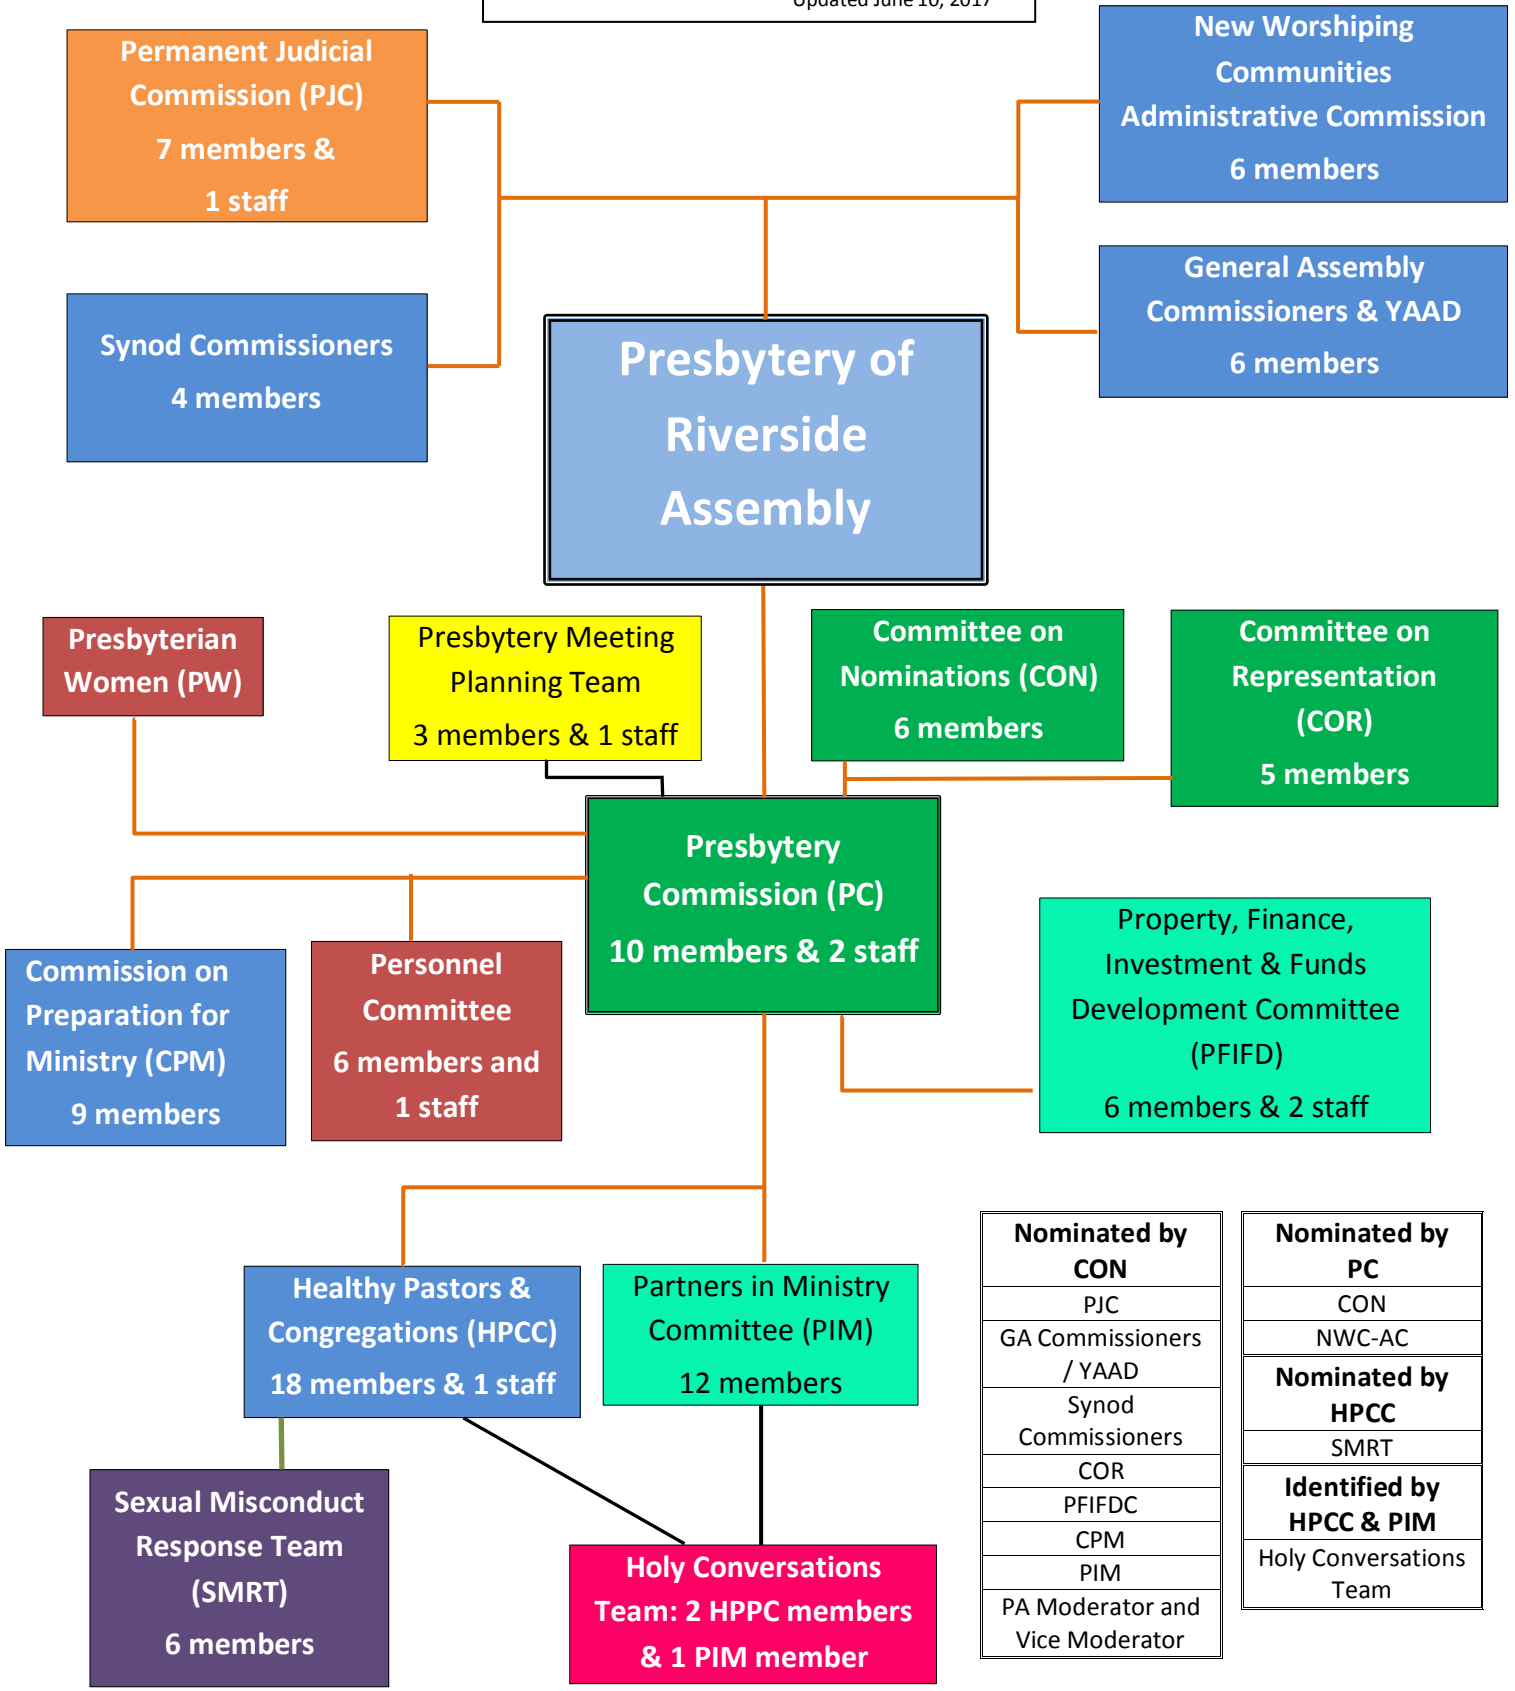

Presbytery of Riverside Structure

Relationship Key:
— Direct Support
— Nominates, Trains & Supports
— Sub-Team, providing members

Updated June 10, 2017

Nominated by CON
PJC
GA Commissioners / YAAD
Synod Commissioners
COR
PFIFDC
CPM
PIM
PA Moderator and Vice Moderator

Nominated by PC
CON
NWC-AC
Nominated by HPCC
SMRT
Identified by HPCC & PIM
Holy Conversations Team